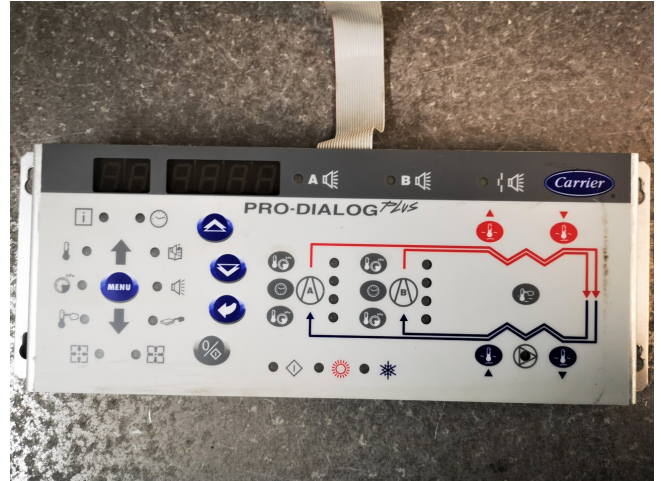

## Specifications

|       |                                 |
|-------|---------------------------------|
| Merk  | Carrier                         |
| Type  | Pro-Dialog Plus<br>32GB500112EE |
| Stock | 1                               |